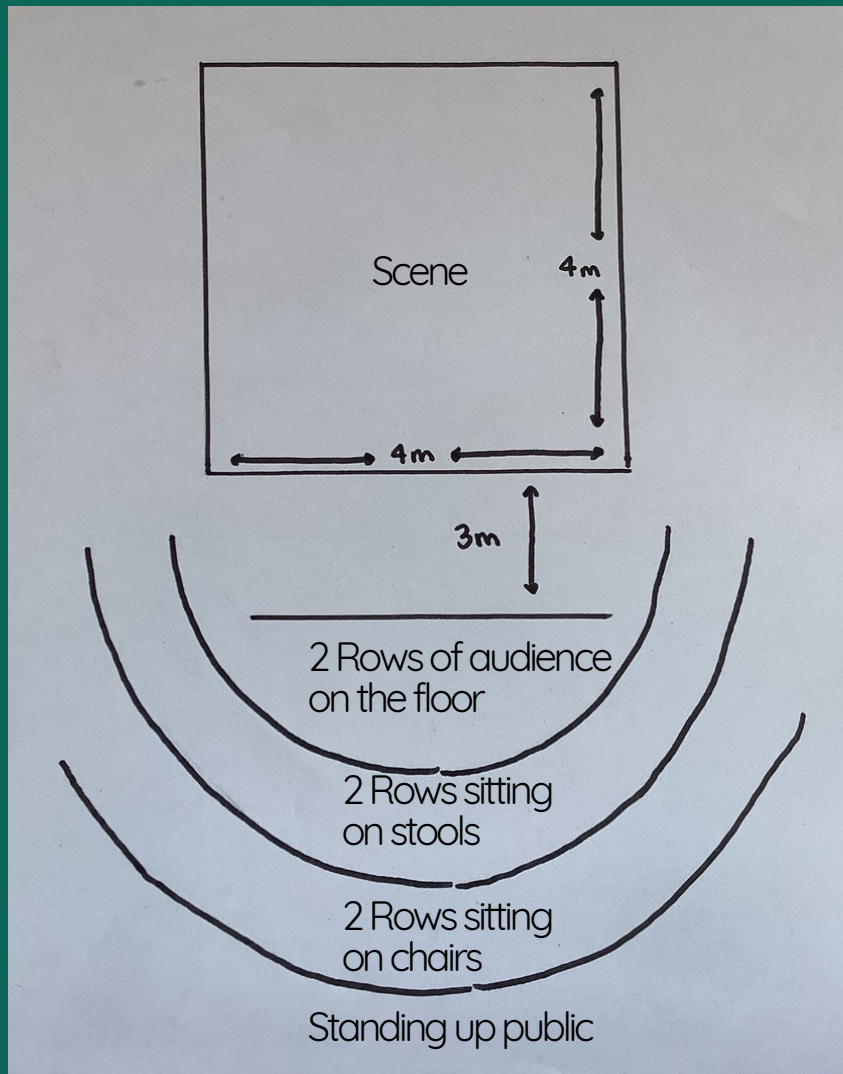

TECHNICAL RIDER

LA EXTRAORIDÀRIA

Cia. eLe

Scenic surface: **4m x 4m**
Smooth and straight surface.
Floor or Ground level stage.

Intimate space sheltered from wind.
Audience sitting 180° on different
levels or bleachers

TECHNICAL RIDER

LA EXTRAORDÀRIA

Cia. eLe

2 Frontal PC 1000 - One per side

Scenography

Scene

----- 3m -----

Public

Time for set-up outdoors: 1 hour

Time for set-up indoors: 1 hour 30 min

Disassembly: 30 min

Sound System with Mini Jack input for an mp3 Player of the company that would be played from the scene

Lights: 2 Frontal PC 1000
(not needed outdoors in daytime)